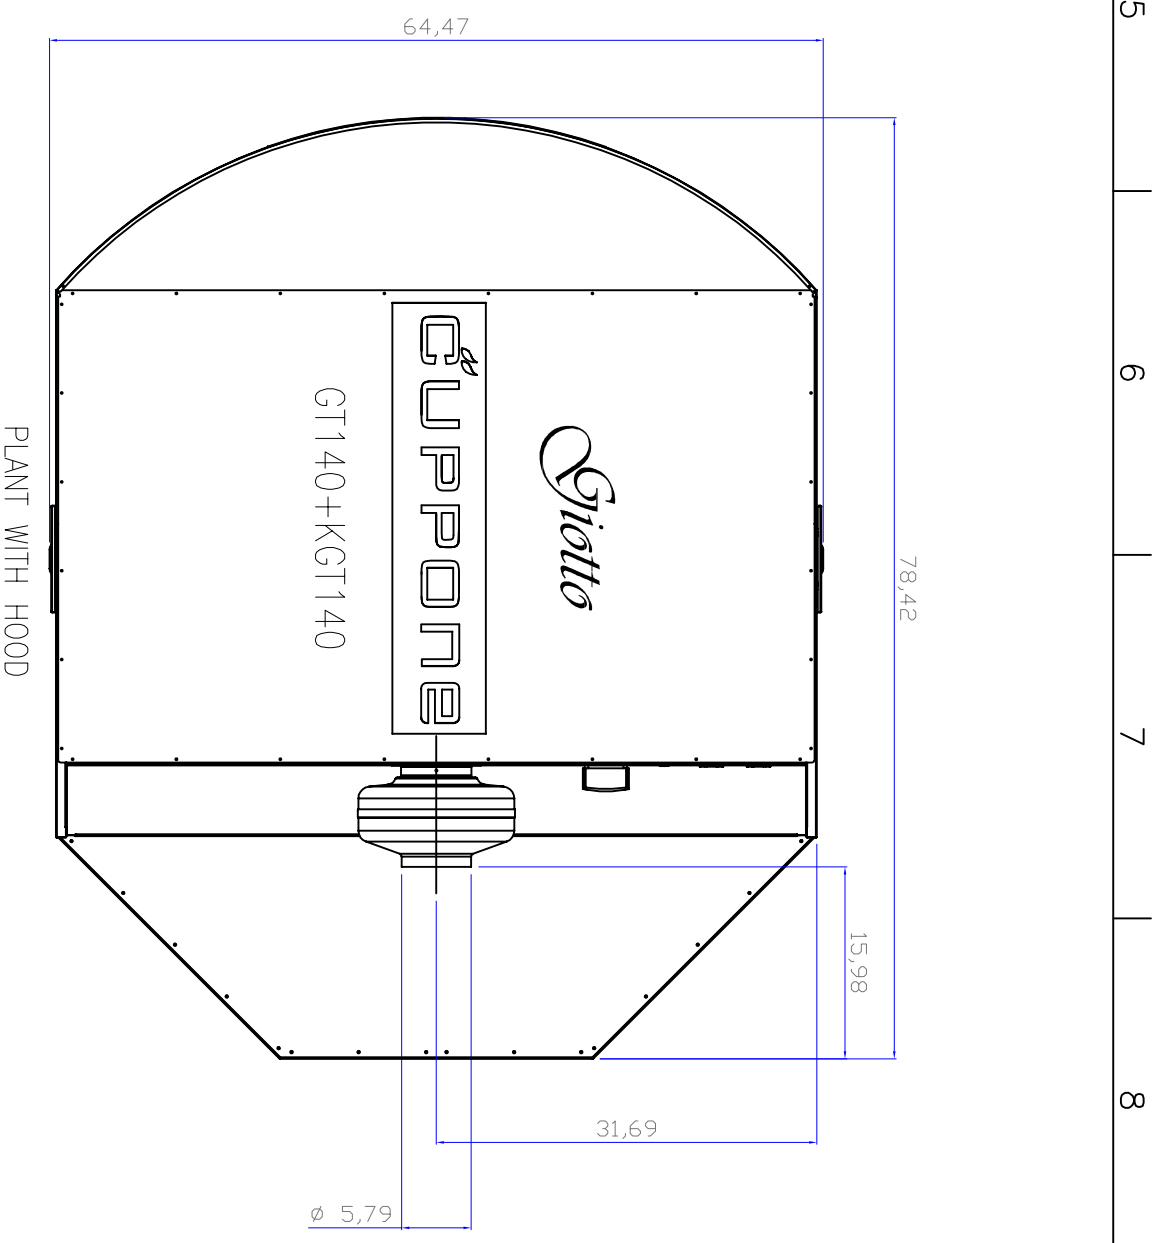

FRONT VIEW

SIDE VIEW

Note: measurement are in inches

Description: <b>Installation plan – Front and side</b>		Replaces:
Product: <b>Oven series GIOTTO GT140</b>		Replaced:
N°	Date	Exec.
2		
1	0 21/10/2011	F.Veronese
		F.Veronese
		F.Cuppone
		Frst Issue
Description		

Note: THIS DESIGN IS EXCLUSIVE PROPERTY OF THE COMPANY CUPPONE F. LI SRL

Orig. form.: <b>A3</b>
Scale: <b>1:16</b>
Draw. N.: <b>1</b>
Autore.: <b>VRN</b>
File name: <b>111021BR00</b>

BACK VIEW

PLANT WITH HOOD

PLANT

Note: measurement are in inches

Description: <b>Installation plan – Back and plant</b>		Replaces:
Product: <b>Oven series GIOTTO GT140</b>		Replaced:
2		
1		
0	21/10/2011	F.Veronese F.Veronese F.Cuppone Frst Issue
N°	Date	Exec. Check Approved
		Description

Note: THIS DESIGN IS EXCLUSIVE PROPERTY OF THE COMPANY CUPPONE F. LI SRL

Orig. form.: <b>A3</b>
Scale: <b>1:16</b>
Draw. N.: <b>2</b>
Autore.: <b>VRN</b>
File name: <b>111021BR00</b>