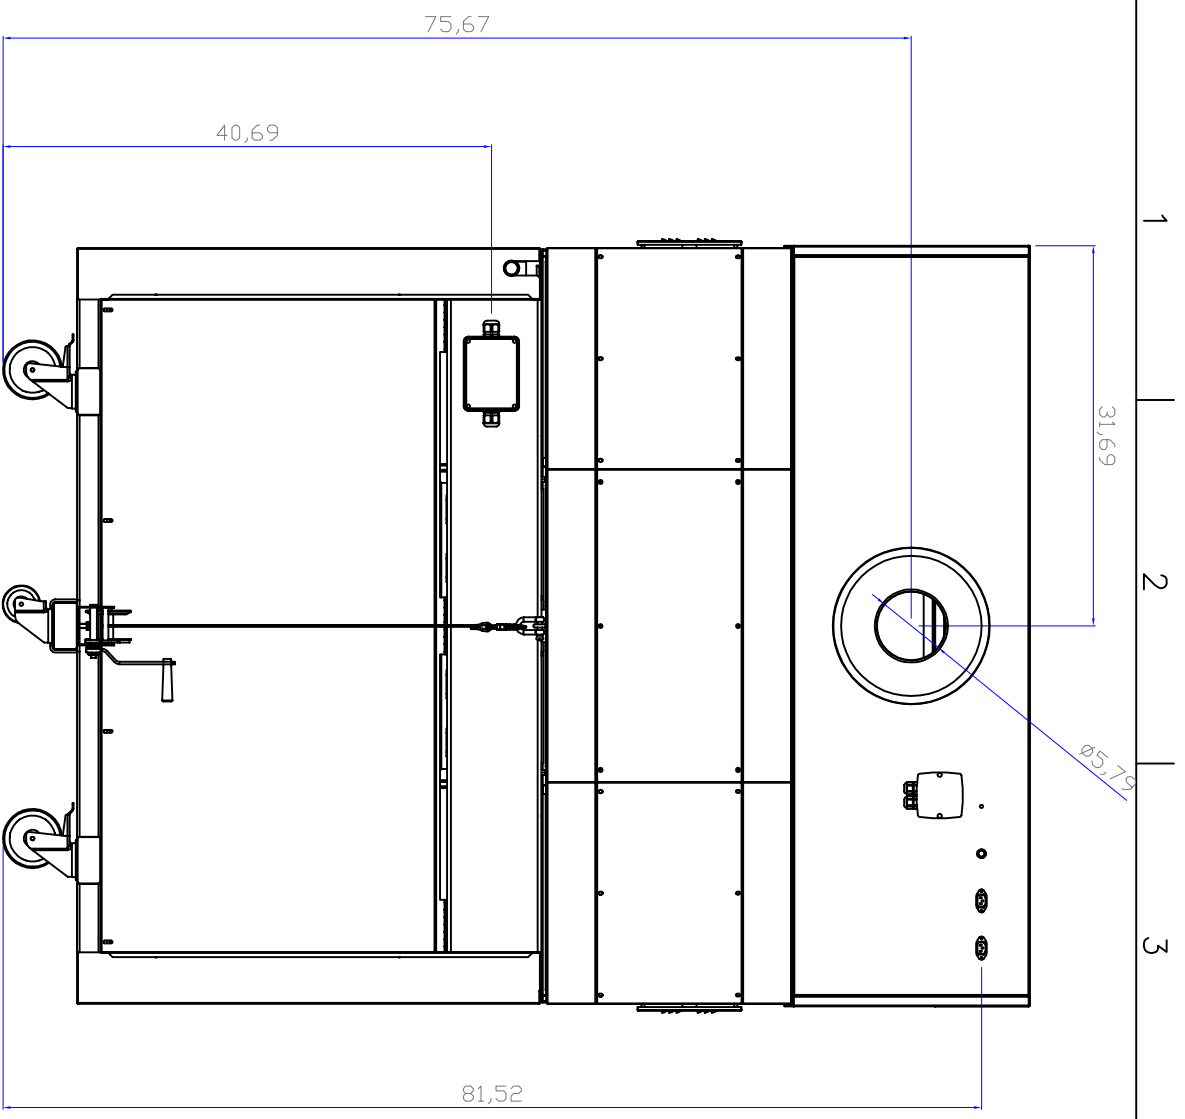

FRONT VIEW

SIDE VIEW

Note: measurement are in inches

Description: <b>Installation plan – Front and side</b>		Replaces:
Product: <b>Oven series GIOTTO GT140</b>		Replaced:
N°	Date	Exec.
2		
1	0 21/10/2011	F.Veronese
		F.Veronese
		F.Cuppone
		Frst Issue
Description		

Note: THIS DESIGN IS EXCLUSIVE PROPERTY OF THE COMPANY CUPPONE F. LI SRL

Orig. form.: <b>A3</b>
Scale: <b>1:16</b>
Draw. N.: <b>1</b>
Autore.: <b>VRN</b>
File name: <b>111021BR00</b>

BACK VIEW

PLANT WITH HOOD

PLANT

Note: measurement are in inches

Description: <b>Installation plan – Back and plant</b>		Replaces:
Product: <b>Oven series GIOTTO GT140</b>		Replaced:
2		
1		
0	21/10/2011	F.Veronese F.Veronese F.Cuppone Frst Issue
N°	Date	Exec. Check Approved
		Description

Note: THIS DESIGN IS EXCLUSIVE PROPERTY OF THE COMPANY CUPPONE F. LI SRL

Orig. form.: <b>A3</b>
Scale: <b>1:16</b>
Draw. N.: <b>2</b>
Autore.: <b>VRN</b>
File name: <b>111021BR00</b>