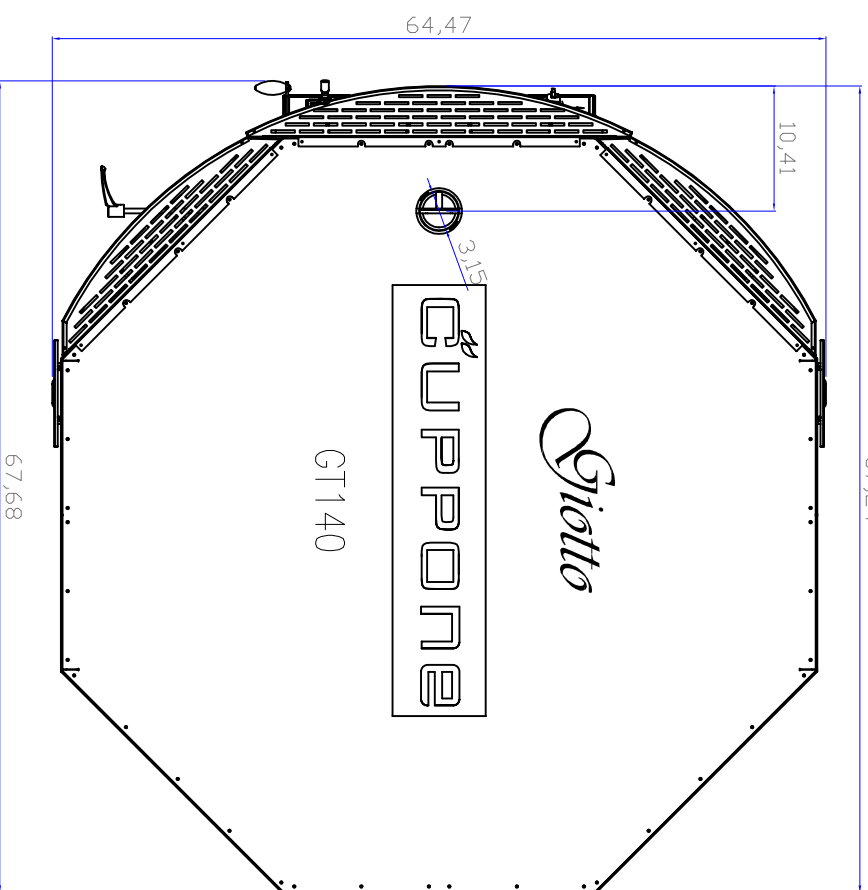

FRONT VIEW

SIDE VIEW

Note: measurement are in inches

Description: <b>Installation plan – Front and side</b>		Replaces:
Product: <b>Oven series GIOTTO GT140</b>		Replaced:
N°	Date	Exec.
2		
1	0 21/10/2011	F.Veronese
		F.Veronese
		F.Cuppone
		Frst Issue
Description		

Note: THIS DESIGN IS EXCLUSIVE PROPERTY OF THE COMPANY CUPPONE F. LI SRL

Orig. form.: <b>A3</b>
Scale: <b>1:16</b>
Draw. N.: <b>1</b>
Autore.: <b>VRN</b>
File name: <b>111021BR00</b>

BACK VIEW

PLANT WITH HOOD

PLANT

Note: measurement are in inches

Description: <b>Installation plan – Back and plant</b>		Replaces:
Product: <b>Oven series GIOTTO GT140</b>		Replaced:
2		
1		
0	21/10/2011	F.Veronese F.Veronese F.Cuppone Frst Issue
N°	Date	Exec. Check Approved
		Description

Note: THIS DESIGN IS EXCLUSIVE PROPERTY OF THE COMPANY CUPPONE F. LI SRL

Orig. form.: <b>A3</b>
Scale: <b>1:16</b>
Draw. N.: <b>2</b>
Autore.: <b>VRN</b>
File name: <b>111021BR00</b>