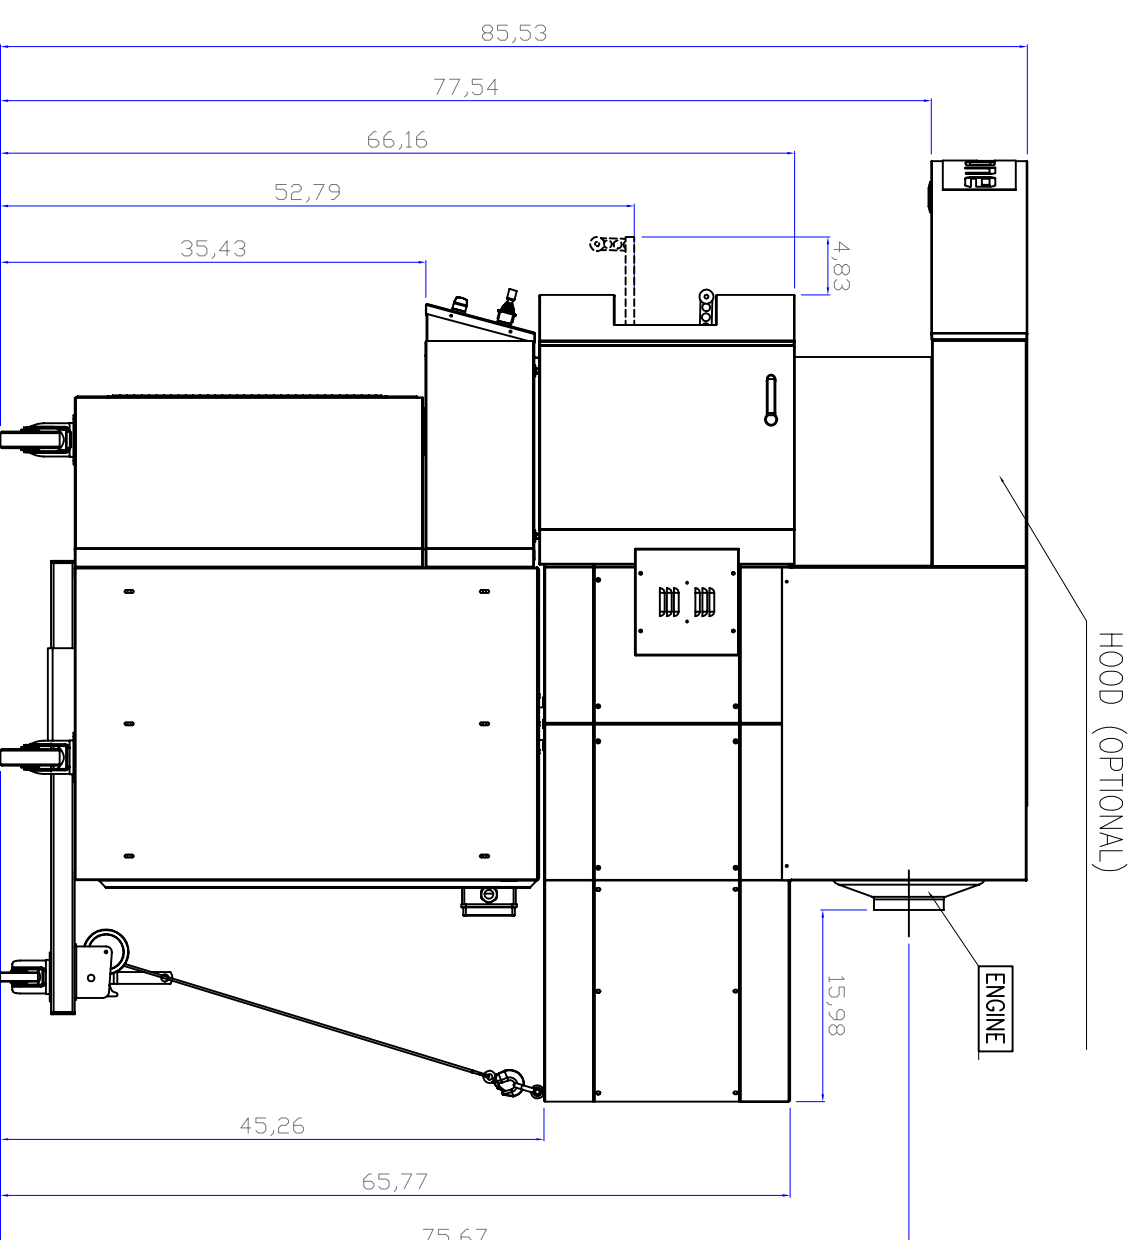

FRONT VIEW

SIDE VIEW

Note: measurement are in inches

Description: <b>Installation plan – Front and side</b>		Replaces:
Product: <b>Oven series GIOTTO GT140</b>		Replaced:
N°	Date	Exec.
2		
1	0 21/10/2011	F.Veronese
		F.Veronese
		F.Cuppone
		Frst Issue
Description		

Note: THIS DESIGN IS EXCLUSIVE PROPERTY OF THE COMPANY CUPPONE F. LI SRL

Orig. form.: <b>A3</b>
Scale: <b>1:16</b>
Draw. N.: <b>1</b>
Autore.: <b>VRN</b>
File name: <b>111021BR00</b>

BACK VIEW

PLANT WITH HOOD

PLANT

Note: measurement are in inches

Description: <b>Installation plan – Back and plant</b>		Replaces:
Product: <b>Oven series GIOTTO GT140</b>		Replaced:
2		
1		
0	21/10/2011	F.Veronese F.Veronese F.Cuppone Frst Issue
N°	Date	Exec. Check Approved
		Description

Note: THIS DESIGN IS EXCLUSIVE PROPERTY OF THE COMPANY CUPPONE F. LI SRL

Orig. form.: <b>A3</b>
Scale: <b>1:16</b>
Draw. N.: <b>2</b>
Autore.: <b>VRN</b>
File name: <b>111021BR00</b>